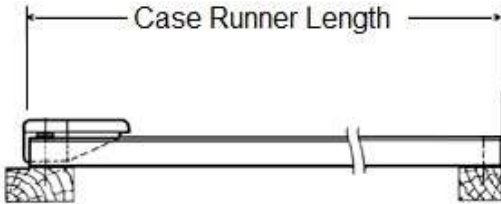

HKG Rite-Trak 2 Center Guide Case Member

Description	Finish	Part Number
11 1/4" Case Member	Plain	503 21114 02
13 3/4" Case Member	Plain	503 21374 02
14 1/2" Case Member	Plain	503 21372 02
14 3/4" Case Member	Plain	503 21374 02
15" Case Member	Plain	503 21500 02
15 1/4" Case Member	Plain	503 21572 02
16" Case Member	Plain	503 21600 02
16 1/2" Case Member	Plain	503 21104 02
16 3/4" Case Member	Plain	503 21676 02
17 3/4" Case Member	Plain	503 21772 02
20 1/4" Case Member	Plain	503 22002 02