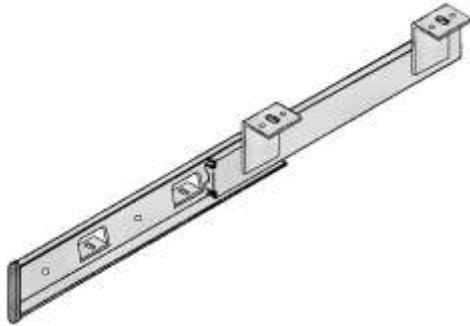

## Rail Mounting Slides

Description	Finish	Part Number
16" 3/4 Extension Slide	Zinc	508 53002 16
18" 3/4 Extension Slide	Zinc	508 53002 18
22" 3/4 Extension Slide	Zinc	508 53002 22
14" Full Extension Slide	Zinc	506 40002 14
16" Full Extension Slide	Zinc	506 40002 16
18" Full Extension Slide	Zinc	506 40002 18
20" Full Extension Slide	Zinc	506 40002 20
22" Full Extension Slide	Zinc	506 40002 22
24" Full Extension Slide	Zinc	506 40002 24
26" Full Extension Slide	Zinc	506 40002 26

## Up and In Overhead Slide

Description	Finish	Part Number
Up and In slide for 12" high door	Zinc	508 71002 12
Up and In slide for 16" high door	Zinc	508 71002 16
Up and Over the Top slide for 12" high door	Zinc	508 75002 12
Up and Over the Top slide for 14" high door	Zinc	508 75002 14
Up and Over the Top slide for 16" high door	Zinc	508 75002 16

## Under Desk Keyboard Slide

Lock out latch for keeping the Keyboard stable while in use. Sold individually left and right side. 3" bracket height.

Description	Finish	Part Number
18" Left side Keyboard slide	Zinc	508 230L2 18
18" Right side Keyboard slide	Zinc	508 230R2 18
18" Left side Keyboard slide	Black	508 230L8 18
20" Right side Keyboard slide	Black	508 230R8 18
18" Left side Keyboard slide	Zinc	508 230L2 20
20" Left side Keyboard slide	Zinc	508 230R2 20