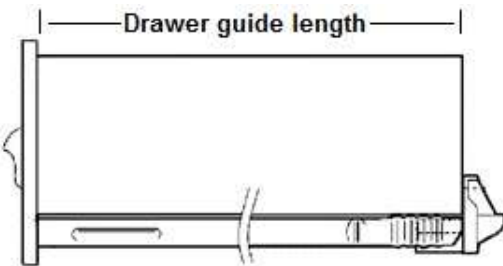

HKG Rite-Trak 2 Center Drawer Member

Description	Finish	Part Number
10 1/4" Drawer Member	Plain	503 11150 02
13 1/2" Drawer Member	Plain	503 11450 02
12 1/4" Drawer Member	Plain	503 11250 02
14 1/4" Drawer Member	Plain	503 11250 02