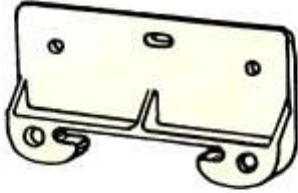

5900 Plastic Drawer Bearing

Description	Finish	Part Number
Standard back bearing	White	130 00520 02