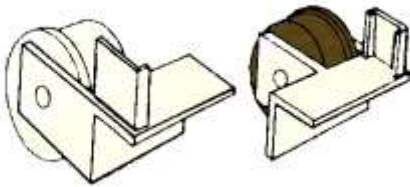

Face Frame Side Rollers

Used instead of side tabs for smoother action.

Description	Finish	Part Number
Plastic frame rollers with flange - sold in pairs	White	130 07090 02