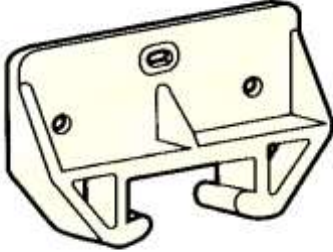

Wood Center Guide Back Bearing

Rear mounted drawer guide bearing for use with wood guide.

Description	Finish	Part Number
1 1/8" x 11/16" x 9/32" opening with alignment flange	White	650 40025 L2
1 1/8" x 7/16" x 9/32" opening with alignment flange	White	650 40026 L2