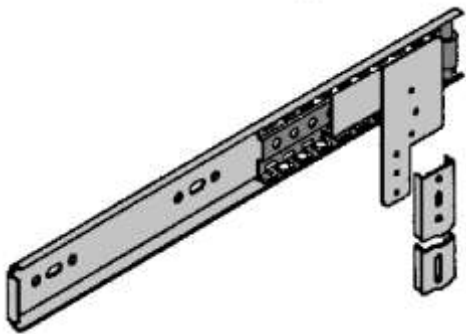

Pocket Door Slide

For use with a metal follower bar.

Description	Finish	Part Number
16" Pocket Door Slide	Zinc	508 82002 16
20" Pocket Door Slide With 20" Follower Bar	Black	506 82008 20
18" Pocket Door Slide With 20" Follower Bar	Black	506 82008 18
28" Bar for Pocket Door Slide	Zinc	508 82102 28
32" Bar for Pocket Door Slide	Zinc	508 82102 32