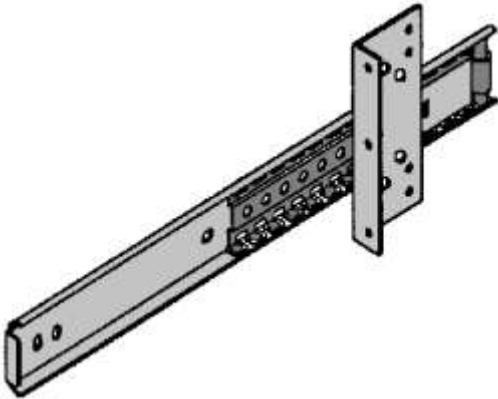

Pocket Door Slide

For use with a wood follower bar.

Description	Finish	Part Number
14" Pocket Door Slide	Zinc	508 80002 14
16" Pocket Door Slide	Zinc	508 80002 16
18" Pocket Door Slide	Zinc	506 80002 18
20" Pocket Door Slide	Zinc	508 80002 20
22" Pocket Door Slide	Black	506 80008 22
24" Pocket Door Slide	Zinc	508 80002 24
26" Pocket Door Slide	Zinc	508 80002 26