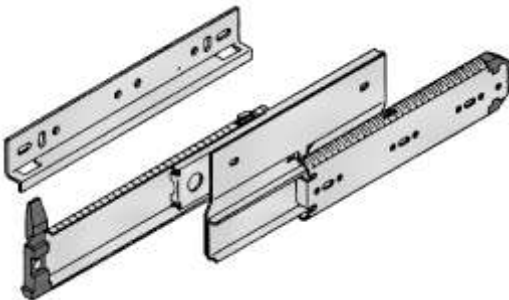

Rail Mounting Slides

Description	Finish	Part Number
16" 3/4 Extension Slide	Zinc	508 53002 16
18" 3/4 Extension Slide	Zinc	508 53002 18
22" 3/4 Extension Slide	Zinc	508 53002 22
14" Full Extension Slide	Zinc	506 40002 14
16" Full Extension Slide	Zinc	506 40002 16
18" Full Extension Slide	Zinc	506 40002 18
20" Full Extension Slide	Zinc	506 40002 20
22" Full Extension Slide	Zinc	506 40002 22
24" Full Extension Slide	Zinc	506 40002 24
26" Full Extension Slide	Zinc	506 40002 26