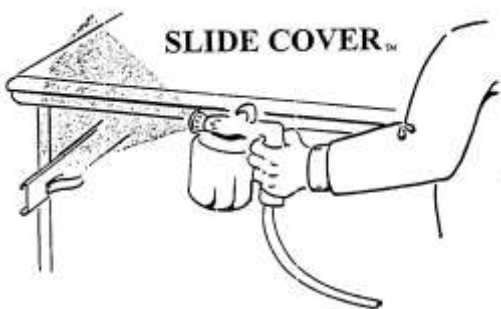

Pocket Door Slide Cover

Description	Finish	Part Number
10" to 12"	White	273 97012 12
14" to 18"	White	273 97012 15
19" to 21"	White	273 97012 19
22" to 25"	White	273 97012 22
26" to 28"	White	273 97012 26