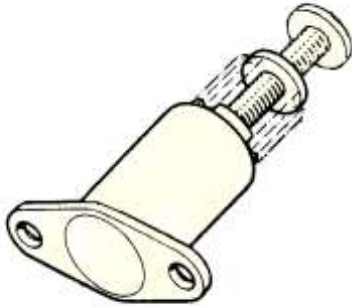

## Drawer Out Stop

Rear mounted drawer guide bearing for use with wood guide.

Description	Finish	Part Number
2 1/4" Plastic out-stop	Beige	650 51902 06
1 1/4" x 2" Plastic out-stop	Beige	650 51424 06

## Drawer Push to Open Latch

Great for hidden drawers, drawers for trays where visible hardware is not wanted.

Description	Finish	Part Number
Adjustable form 2" to 2 3/4"	White	321 01021 02