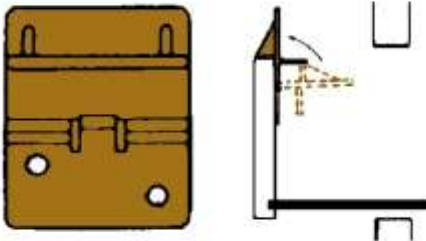

Drawer Out Stop

Rear mounted drawer guide bearing for use with wood guide.

Description	Finish	Part Number
2 1/4" Plastic out-stop	Beige	650 51902 06
1 1/4" x 2" Plastic out-stop	Beige	650 51424 06