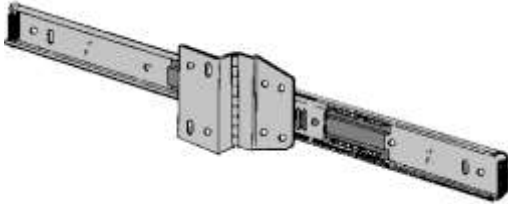

Up and In Overhead Slide

Description	Finish	Part Number
Up and In slide for 12" high door	Zinc	508 71002 12
Up and In slide for 16" high door	Zinc	508 71002 16
Up and Over the Top slide for 12" high door	Zinc	508 75002 12
Up and Over the Top slide for 14" high door	Zinc	508 75002 14
Up and Over the Top slide for 16" high door	Zinc	508 75002 16

Under Desk Keyboard Slide

Lock out latch for keeping the Keyboard stable while in use. Sold individually left and right side. 3" bracket height.